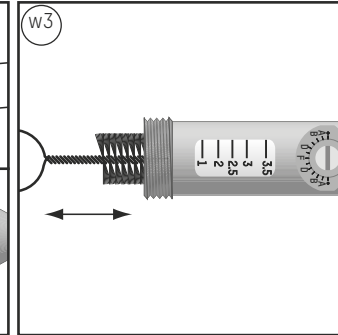

DN	G x Rp	L (mm)	Wrench
15	3/4" x 1/2"	80.5	24

DN	G x G	L (mm)	Wrench
15	3/4" x 3/4"	80.5	24
20	1" x 1"	104	30

TB	100°C	
PB	10 bar	