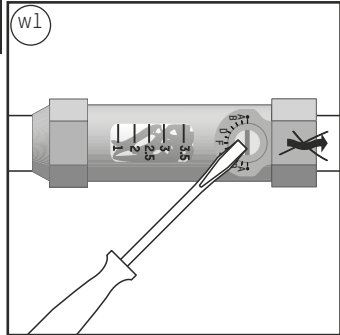

DN	G x Rp	L (mm)	Wrench
15	3/4" x 1/2"	80.5	24

DN	G x G	L (mm)	Wrench
15	3/4" x 3/4"	80.5	24
20	1" x 1"	104	30

TB	100°C	
PB	10 bar	