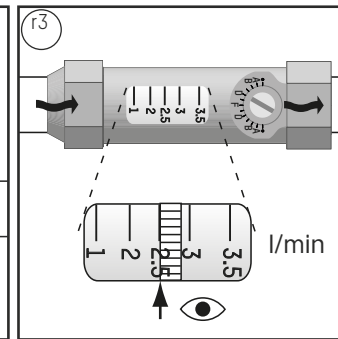

DN	G x Rp	L (mm)	Wrench
15	3/4" x 1/2"	80.5	24

DN	G x G	L (mm)	Wrench
15	3/4" x 3/4"	80.5	24
20	1" x 1"	104	30

TB	100°C	
PB	10 bar	