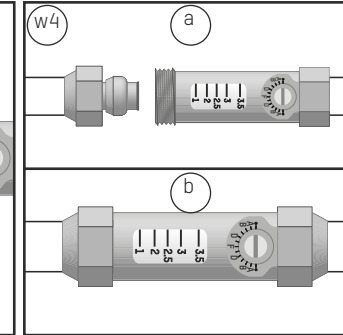

DN	G x Rp	L (mm)	Wrench
15	3/4" x 1/2"	80.5	24

DN	G x G	L (mm)	Wrench
15	3/4" x 3/4"	80.5	24
20	1" x 1"	104	30

TB	100°C	
PB	10 bar	