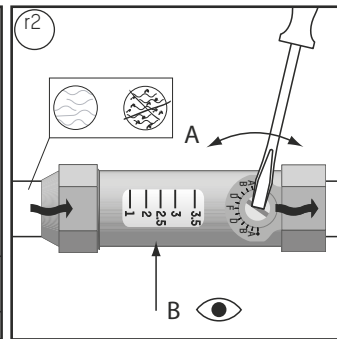

DN	G x Rp	L (mm)	Wrench
15	3/4" x 1/2"	80.5	24

DN	G x G	L (mm)	Wrench
15	3/4" x 3/4"	80.5	24
20	1" x 1"	104	30

TB	100°C	
PB	10 bar	