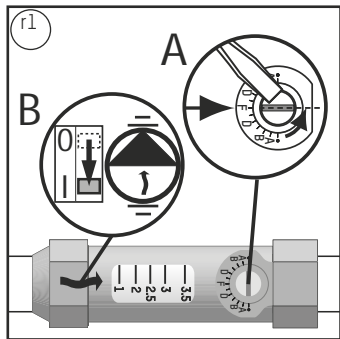

DN	G x Rp	L (mm)	Wrench
15	3/4" x 1/2"	80.5	24

DN	G x G	L (mm)	Wrench
15	3/4" x 3/4"	80.5	24
20	1" x 1"	104	30

TB	100°C	
PB	10 bar	