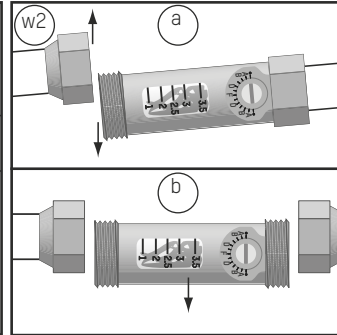

DN	G x Rp	L (mm)	Wrench
15	3/4" x 1/2"	80.5	24

DN	G x G	L (mm)	Wrench
15	3/4" x 3/4"	80.5	24
20	1" x 1"	104	30

TB	100°C	
PB	10 bar	