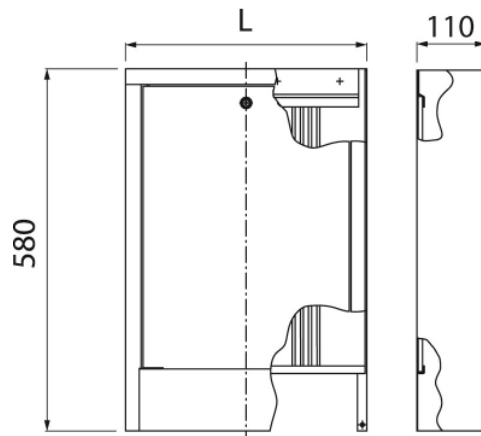

Out-wall manifold cabinets

Out-wall manifold cabinet

Code	Version	Dimensions		EAN13
		L	No of units	
6091700	SN-0	385	2-4	5907451938973
6091710	SN-1	485	5-6	5907451938980
6091720	SN-2	615	7-8	5907451938997
6091730	SN-3	760	9-10	5907451939000
6091740	SN-4	845	11-12	5907451939017
6091750	SN-5	1015	13-14	5907451939024

Product usage:

Type:

Manifold cabinets

Guarantee:

2-year

Technical data/Operating parameters:

Used materials:

steel